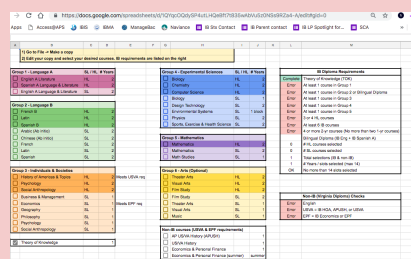

IB Scheduling Information Session (10th graders and families)

Supporting Documents

[Short video introduction to IB Diploma Program](#)

W-L IB Diploma Program

An Introduction for WL Sophomores

IB Courses offered at WL

[Blank two year plan template](#)

Group #	Junior Year	Senior Year
1	IB English	IB English
2		
3		
4		
5		
Option group		
Core	IB Core/TOK	TOK

Checklist for creating a two year IB plan

Checklist:

- ☐ Group 1- Language & Literature class
- ☐ Group 2 - Language acquisition class (or IB Spanish A Language & Literature HL*)

[Creating two year plan checklist](#)

[Math course sequences](#)

[W-L IB Schedule Building Tool](#)

Google form - students respond if want more information about the IB Diploma Program

<https://tinyurl.com/WLIB-10thGradeInterest>